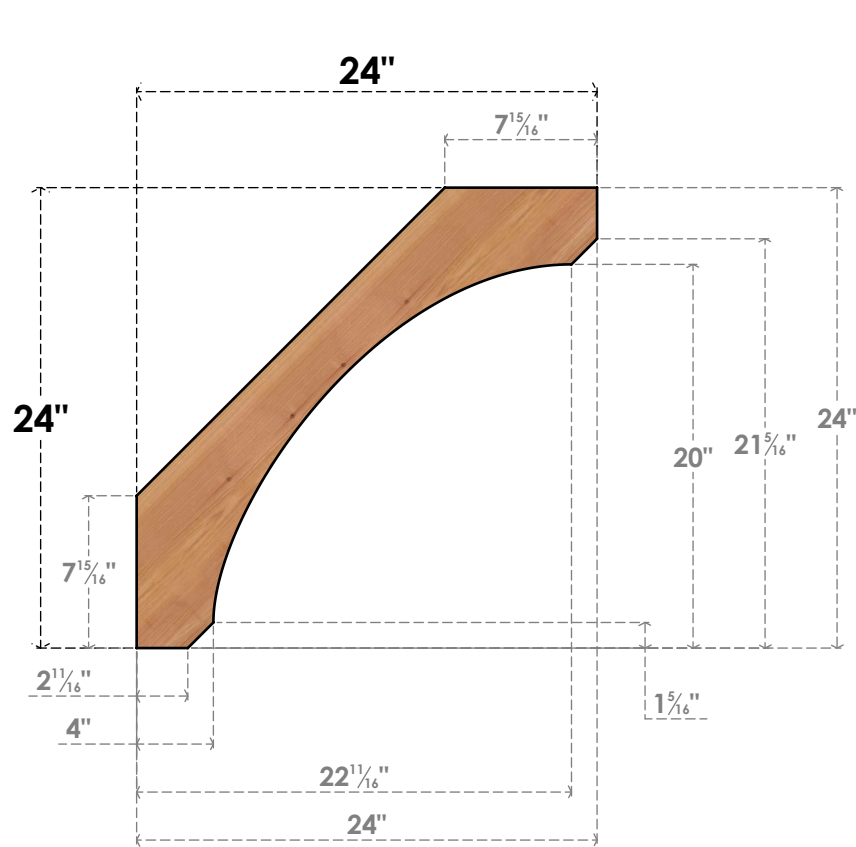

# BRC04X24X24LEC00SWR

3 1/2"W X 24"D X 24"H LEGACY SMOOTH BRACE, WESTERN RED CEDAR

**SIDE**

**FRONT**

EKENA MILLWORK  
 2300 WEST MAIN ST.  
 CLARKSVILLE, TX 75426  
 TOLL FREE: 866-607-0453  
 WWW.EKENAMILLWORK.COM

**NOTES**

1. INSTALLATION TO BE COMPLETED IN ACCORDANCE WITH MANUFACTURER'S SPECIFICATIONS.
2. DRAWING MAY NOT BE TO SCALE
3. THIS DRAWING IS INTENDED FOR DESIGN AND PLANNING PURPOSES ONLY.
4. ALL INFORMATION CONTAINED HEREIN WAS CURRENT AT THE TIME OF DEVELOPMENT BUT MUST BE REVIEWED AND APPROVED BY THE PRODUCT MANUFACTURER TO BE CONSIDERED ACCURATE.
5. PRODUCTS ARE NOT KILN DRIED. THIS ITEM IS UNIQUE AND WILL CONTAIN THE NATURAL VARIATIONS THAT THE WOOD SPECIES OFFERS. THIS MAY RESULT IN VARIATIONS UP TO 1/4"